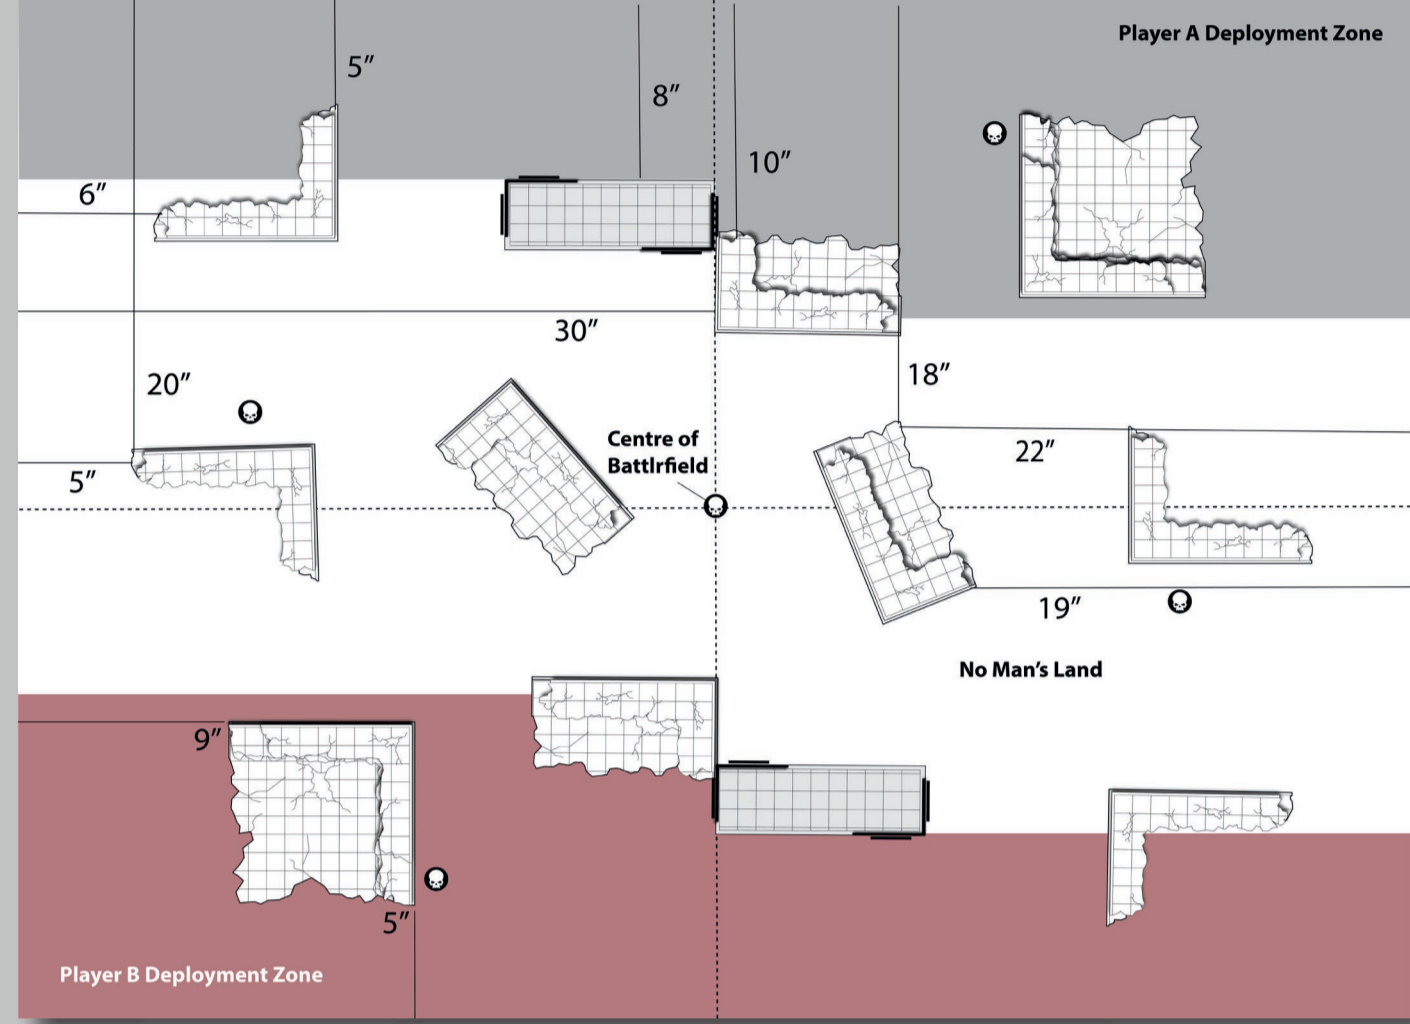

Competative

TOURNAMENT PACK

BFS Pack - 3 LGT Style
2025

Crucible Of Battle

Sweeping Engagement

Dawn Of War

NOT BEING USED

Search & Destroy