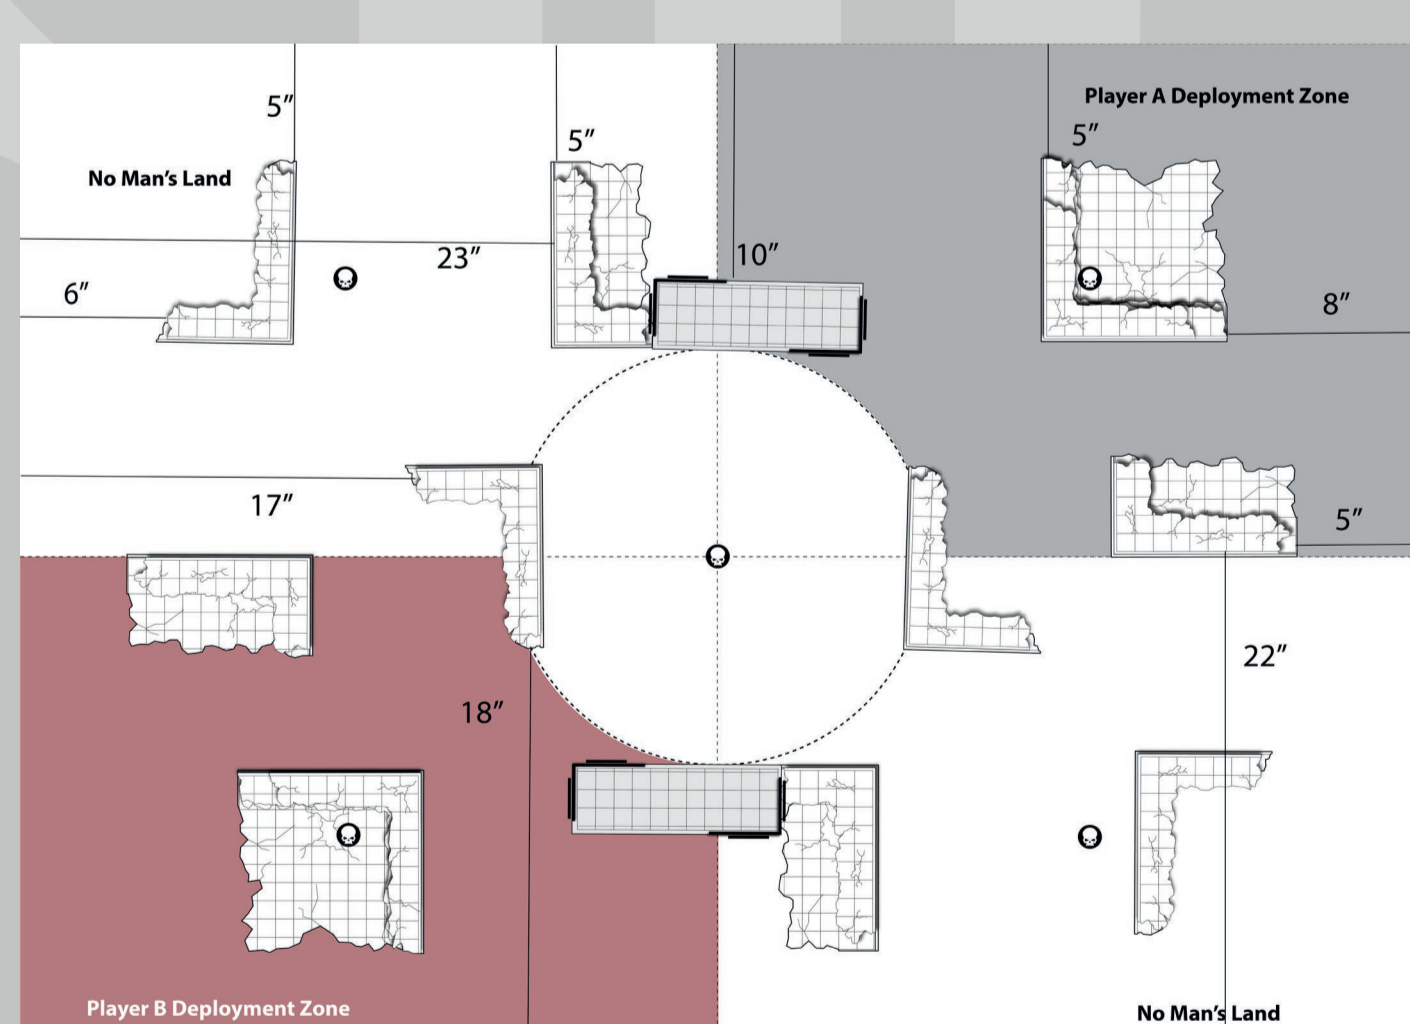

Competative

TOURNAMENT PACK

BFS Pack - 3 LGT Style
2025

Crucible Of Battle

Sweeping Engagement

Dawn Of War

NOT BEING USED

Search & Destroy